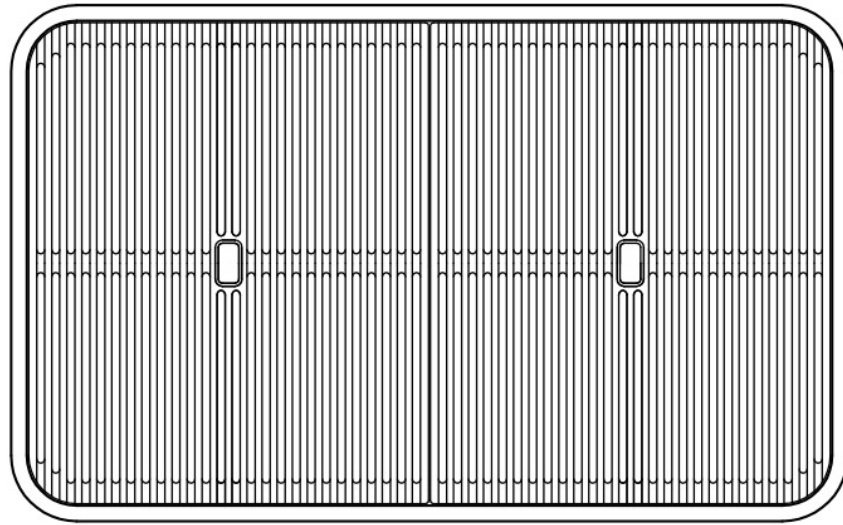

8100 603

**Grid
Griglia
x2**

8499 000

**Mixer tap
Miscelatore**