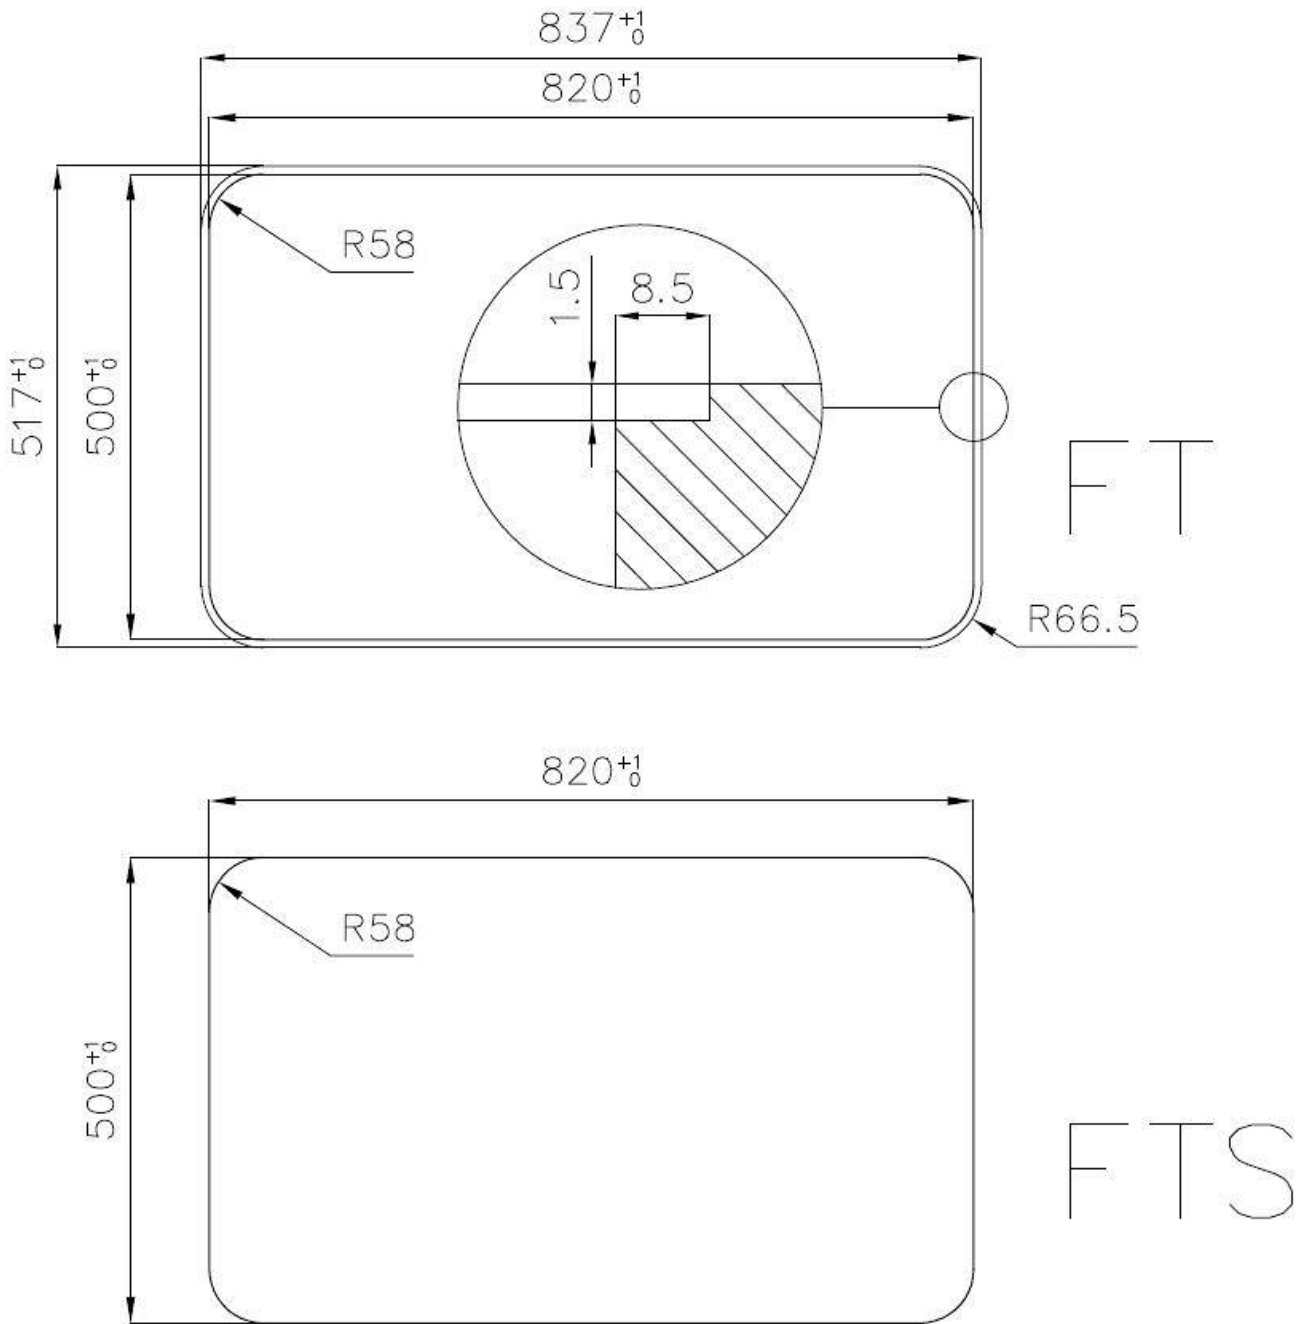

Sink Triplo Invaso Workstation

Kitchen Sinks

Code: 1491 059 - Filotop

DETAILS

Edge/Installation Type	Flush-mount Top-mount
Finish	Foster brushed
Material	AISI 304 stainless steel
Texture	Foster brushed
Base	80 cm
Dimensions	835x515 mm
Standard fittings	Fixing hooks, gasket, drain, overflow and siphon, boxed packing
Mixer holes	3 standard holes
Built-in hole	View technical data sheet

Drainer	No
Width	84 cm
Bowl dimension	710x400mm
Number of bowls	1 bowl
Waste fitting	Drain with automatic control SPACE (PUSH)

EQUIPMENT

1 x Eclipse mixer tap 8499 000
2 x Black grid 8100 603
1 x Space Push automatic
waste fitting 8407 116

Small radius

Bowls with squared shapes with a modern design and an increased capacity, for a minimal aesthetics connected with an extreme practicality.

Deep bowls

This bowls reach an important depth, over 20 cm, thanks to the advanced production technology, that can be offer great capieny and practicality in all the washing operations.

TECHNICAL DATA

8100 603

**Grid
Griglia
x2**

8499 000

**Mixer tap
Miscelatore**

Lavello / Sink cod. 1491 059

GALLERY

EQUIPMENT