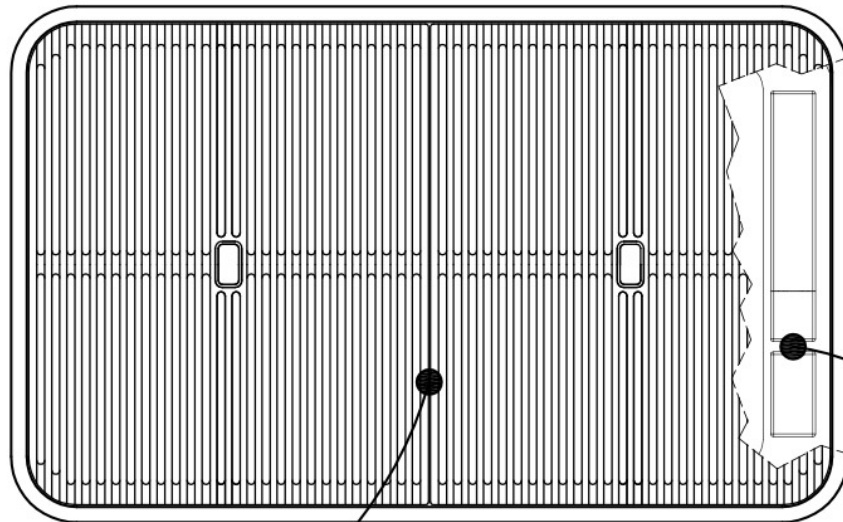

8100 603

**Grid
Griglia
x2**

8499 000

**Mixer tap
Miscelatore**